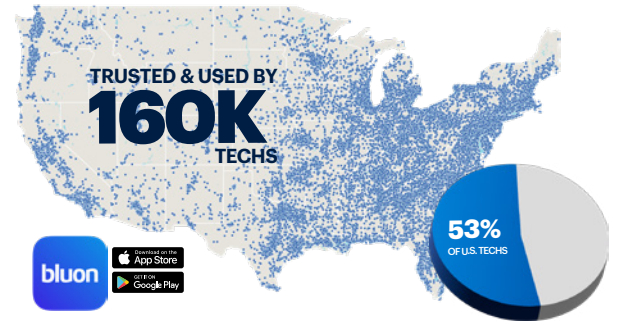

- 1 Sign up - it's easy! **NO BULLSH*T**
- 2 Order parts & truck stock through Bluon
- 3 Get 24/7 tech support for your team
- 4 No cost - just use the platform!

Mission Control **Actually Built** for the 1 - 10 Man Shop