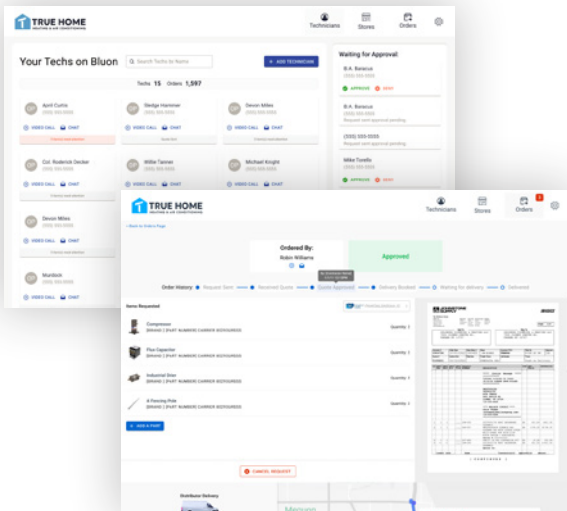

- 1 Sign up - it's easy! **NO BULLSH*T**
- 2 Order parts & truck stock through Bluon
- 3 Get 24/7 tech support for your team
- 4 No cost - just use the platform!

Mission Control **Actually Built** for the 1 - 10 Man Shop

- ✔ Streamline your communication with **your** supply houses
- ✔ Approve & manage quotes for your techs
- ✔ Checking part availability just got easy for techs in the field

FIND MODEL & PART

CHECK AVAILABILITY